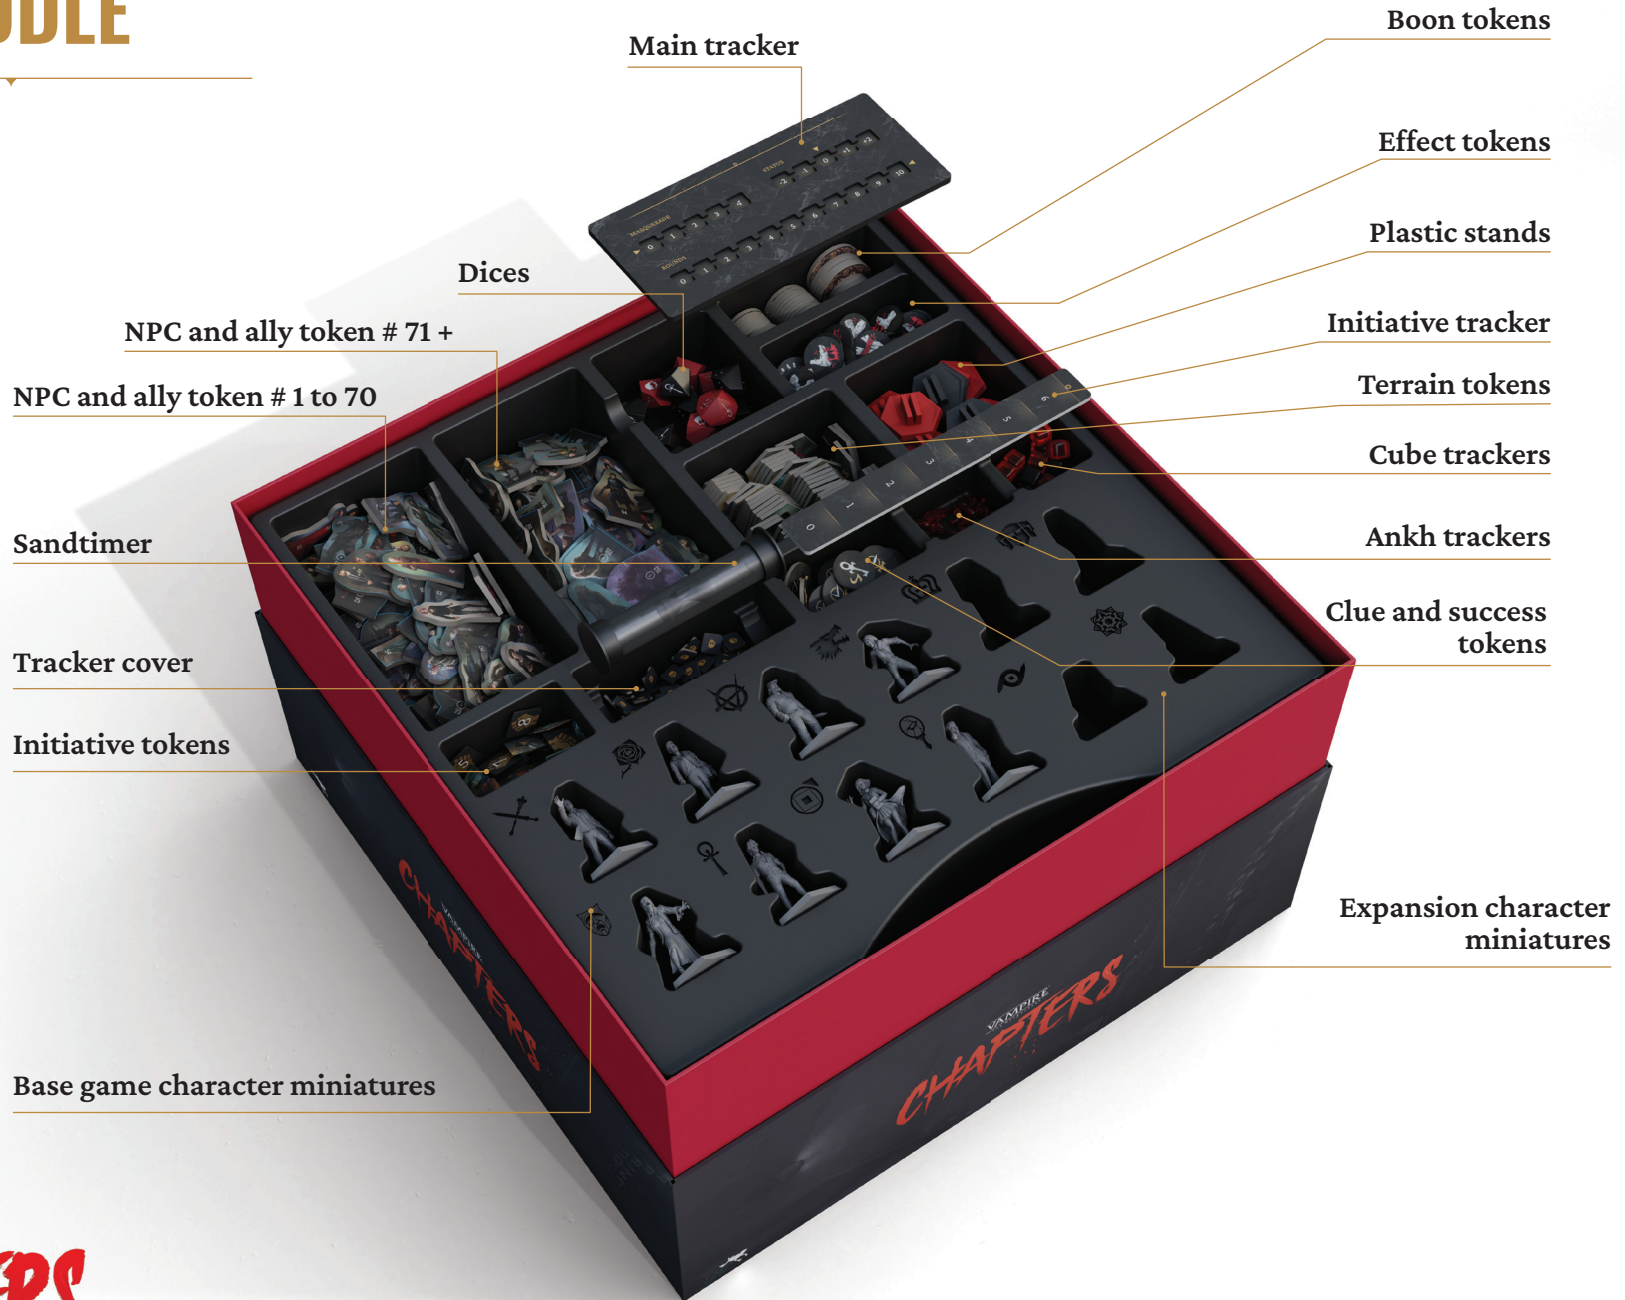

TOP

Tiles

Rulebook

Storybook

VAMPIRE
THE MASQUERADE
CHAPTERS

FLYOS

MIDDLE

BOTTOM

Character boards

Character sheets

Envelopes

Extra storage

*Can be used as individual player storage or sleeved cards.

Booklets

State cards

Effect cards

Disciplines cards

Item and humanity cards

NPC, Ally, Summon and Boss combat cards

Character combat cards